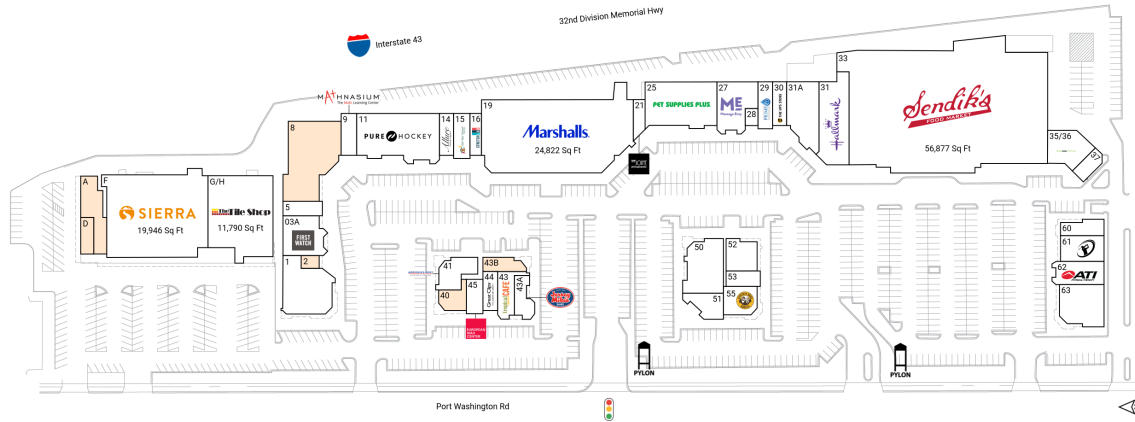

Mequon Pavilions

10930 N Port Washington Road | Mequon, WI 53092

Ozaukee County Milwaukee-Waukesha, WI 218,392 Sq Ft

43.2183, -87.9229

Available Spaces

2	592 Sq Ft	360°	43B	1,699 Sq Ft	360°
8	9,038 Sq Ft	360°	A	3,284 Sq Ft	360°
40	1,455 Sq Ft	360°	D	1,167 Sq Ft	360°

Current Tenants Space size listed in square feet

1	Chancery Restaurant of Mequon	5,808	35/36	Hassleless Mattress	3,357
03A	First Watch	4,030	37	Elite Nutrition Vitamins and S	950
5	Hart Hearing Care Centers	1,376	41	America's Best Contacts & Eyeglasses	2,265
9	Mathnasium	1,540	43	Tropical Smoothie Cafe	1,574
11	Pure Hockey	8,423	43A	Jersey Mike's	1,491
14	Allure Intimate Apparel	1,480	44	Great Clips	1,332
15	Wild Birds Unlimited	1,673	45	European Wax Center	1,320
16	StretchLab	1,540	50	Game Universe	4,300
19	Marshall's	24,822	51	Big Frog Custom T-Shirts	1,869
21	The Joint	1,285	52	Taco Pros	2,352
25	Pet Supplies Plus	6,963	53	Yen Ching Express	1,155
27	Massage Envy	3,731	55	Einstein Brothers	2,351
28	Klinke Cleaners	700	60	Bliss Nails & Spa	1,502
29	Prime IV Hydration & Wellness	1,498	61	Club Champion	2,656
30	The UPS Store	1,390	62	ATI Physical Therapy	2,764
31	Hallmark Cards	6,014	63	Neroli Salon and Spa	4,021
31A	Occupied	5,012	F	Sierra	19,946
33	Sendik's Food Market	56,877	G/H	The Tile Shop	11,790

This site plan is for illustrative and information purposes only, showing the general layout of the shopping center; and is not a legal survey. Brixmor makes no representation or warranty that the shopping center is exactly as depicted as site conditions and tenant mix are subject to change over time.